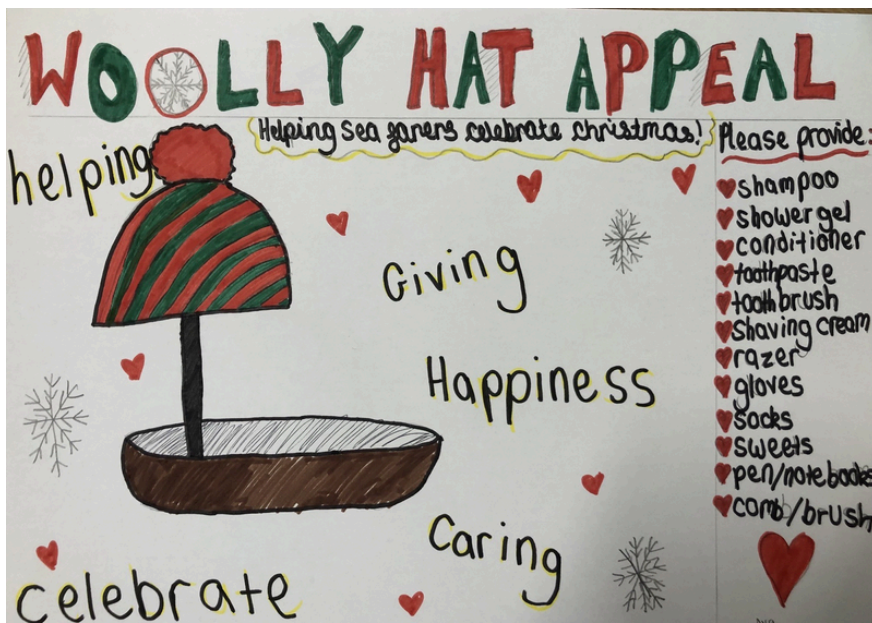

Newsletter

wb 22nd November

January	February	March	April
Su Mo Tu We Th Fr Sa 1 2 3 4 5 6 7 8 9 10 11 12 13 14 15 16 17 18 19 20 21 22 23 24 25 26 27 28 29 30 31	Su Mo Tu We Th Fr Sa 1 2 3 4 5 6 7 8 9 10 11 12 13 14 15 16 17 18 19 20 21 22 23 24 25 26 27 28 29	Su Mo Tu We Th Fr Sa 1 2 3 4 5 6 7 8 9 10 11 12 13 14 15 16 17 18 19 20 21 22 23 24 25 26 27 28 29 30 31	Su Mo Tu We Th Fr Sa 1 2 3 4 5 6 7 8 9 10 11 12 13 14 15 16 17 18 19 20 21 22 23 24 25 26 27 28 29 30
May	June	July	August
Su Mo Tu We Th Fr Sa 1 2 3 4 5 6 7 8 9 10 11 12 13 14 15 16 17 18 19 20 21 22 23 24 25 26 27 28 29 30 31	Su Mo Tu We Th Fr Sa 1 2 3 4 5 6 7 8 9 10 11 12 13 14 15 16 17 18 19 20 21 22 23 24 25 26 27 28 29 30 31	Su Mo Tu We Th Fr Sa 1 2 3 4 5 6 7 8 9 10 11 12 13 14 15 16 17 18 19 20 21 22 23 24 25 26 27 28 29 30 31	Su Mo Tu We Th Fr Sa 1 2 3 4 5 6 7 8 9 10 11 12 13 14 15 16 17 18 19 20 21 22 23 24 25 26 27 28 29 30 31
September	October	November	December
Su Mo Tu We Th Fr Sa 1 2 3 4 5 6 7 8 9 10 11 12 13 14 15 16 17 18 19 20 21 22 23 24 25 26 27 28 29 30	Su Mo Tu We Th Fr Sa 1 2 3 4 5 6 7 8 9 10 11 12 13 14 15 16 17 18 19 20 21 22 23 24 25 26 27 28 29 30 31	Su Mo Tu We Th Fr Sa 1 2 3 4 5 6 7 8 9 10 11 12 13 14 15 16 17 18 19 20 21 22 23 24 25 26 27 28 29 30 31	Su Mo Tu We Th Fr Sa 1 2 3 4 5 6 7 8 9 10 11 12 13 14 15 16 17 18 19 20 21 22 23 24 25 26 27 28 29 30 31

24th: Class 3 Mass @ Marist @ 9:30am
24th: Class 3/4 Stay & Pray @ 3pm

Newsletter Update

Next week, we will be launching our new look newsletter, giving you further information on the children's learning journeys and the catholic life here at Endsleigh.

Woolly Hat Appeal

Our Mini Vinnies are seeking donations to support our seafarers this Advent. All donations will be carefully packed into 'woolly hats' and distributed with the support of Stella Maris. Please send all donations into school by Friday 13th December.

Saint Captains